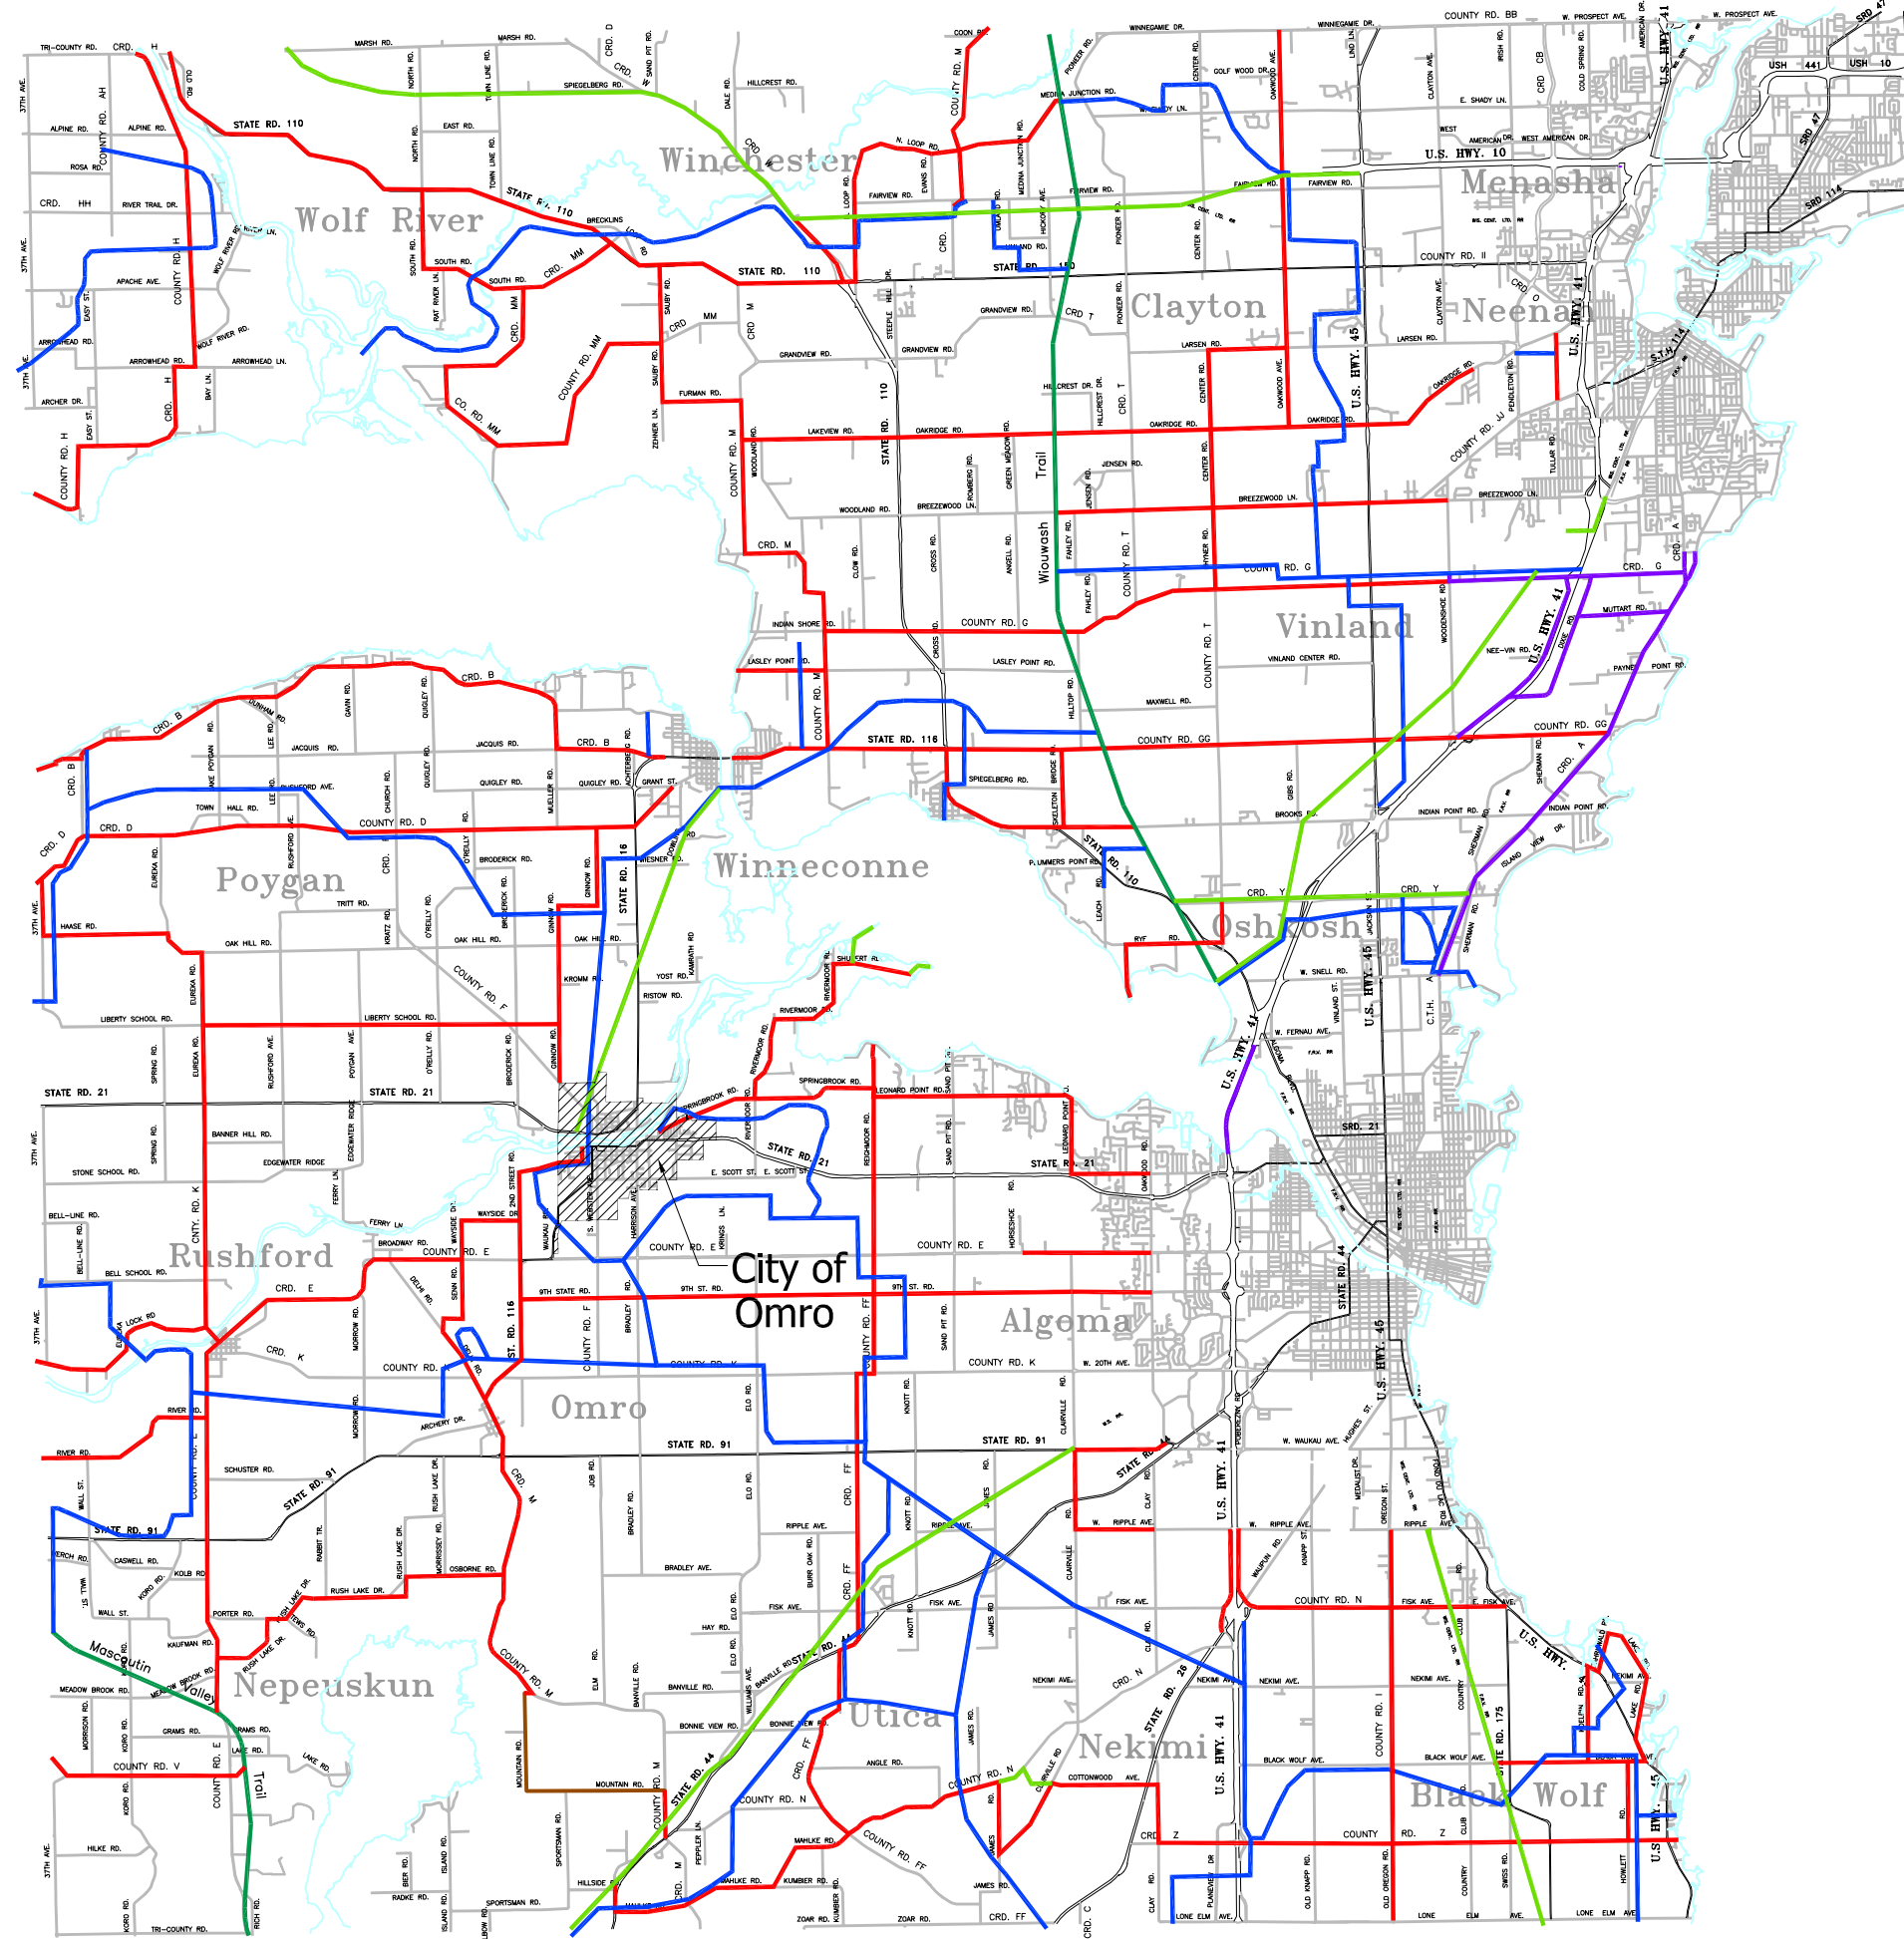

City of Omro and Winnebago County County Trails and Bike Routes

Legend

Existing Trails

-  Winter Recreation
-  State Trail
-  Rustic Road

Proposed Trails & Bike Routes

-  Bicycle (On Road)
-  Bicycle (Off Road)
-  Multiuse

This Transportation Map was funded in part from a grant provided by the Wisconsin Department of Administration with funds from the Wisconsin Department of Transportation.

Martenson & Eisele, Inc.

Planning - Surveying - Engineering - Architecture