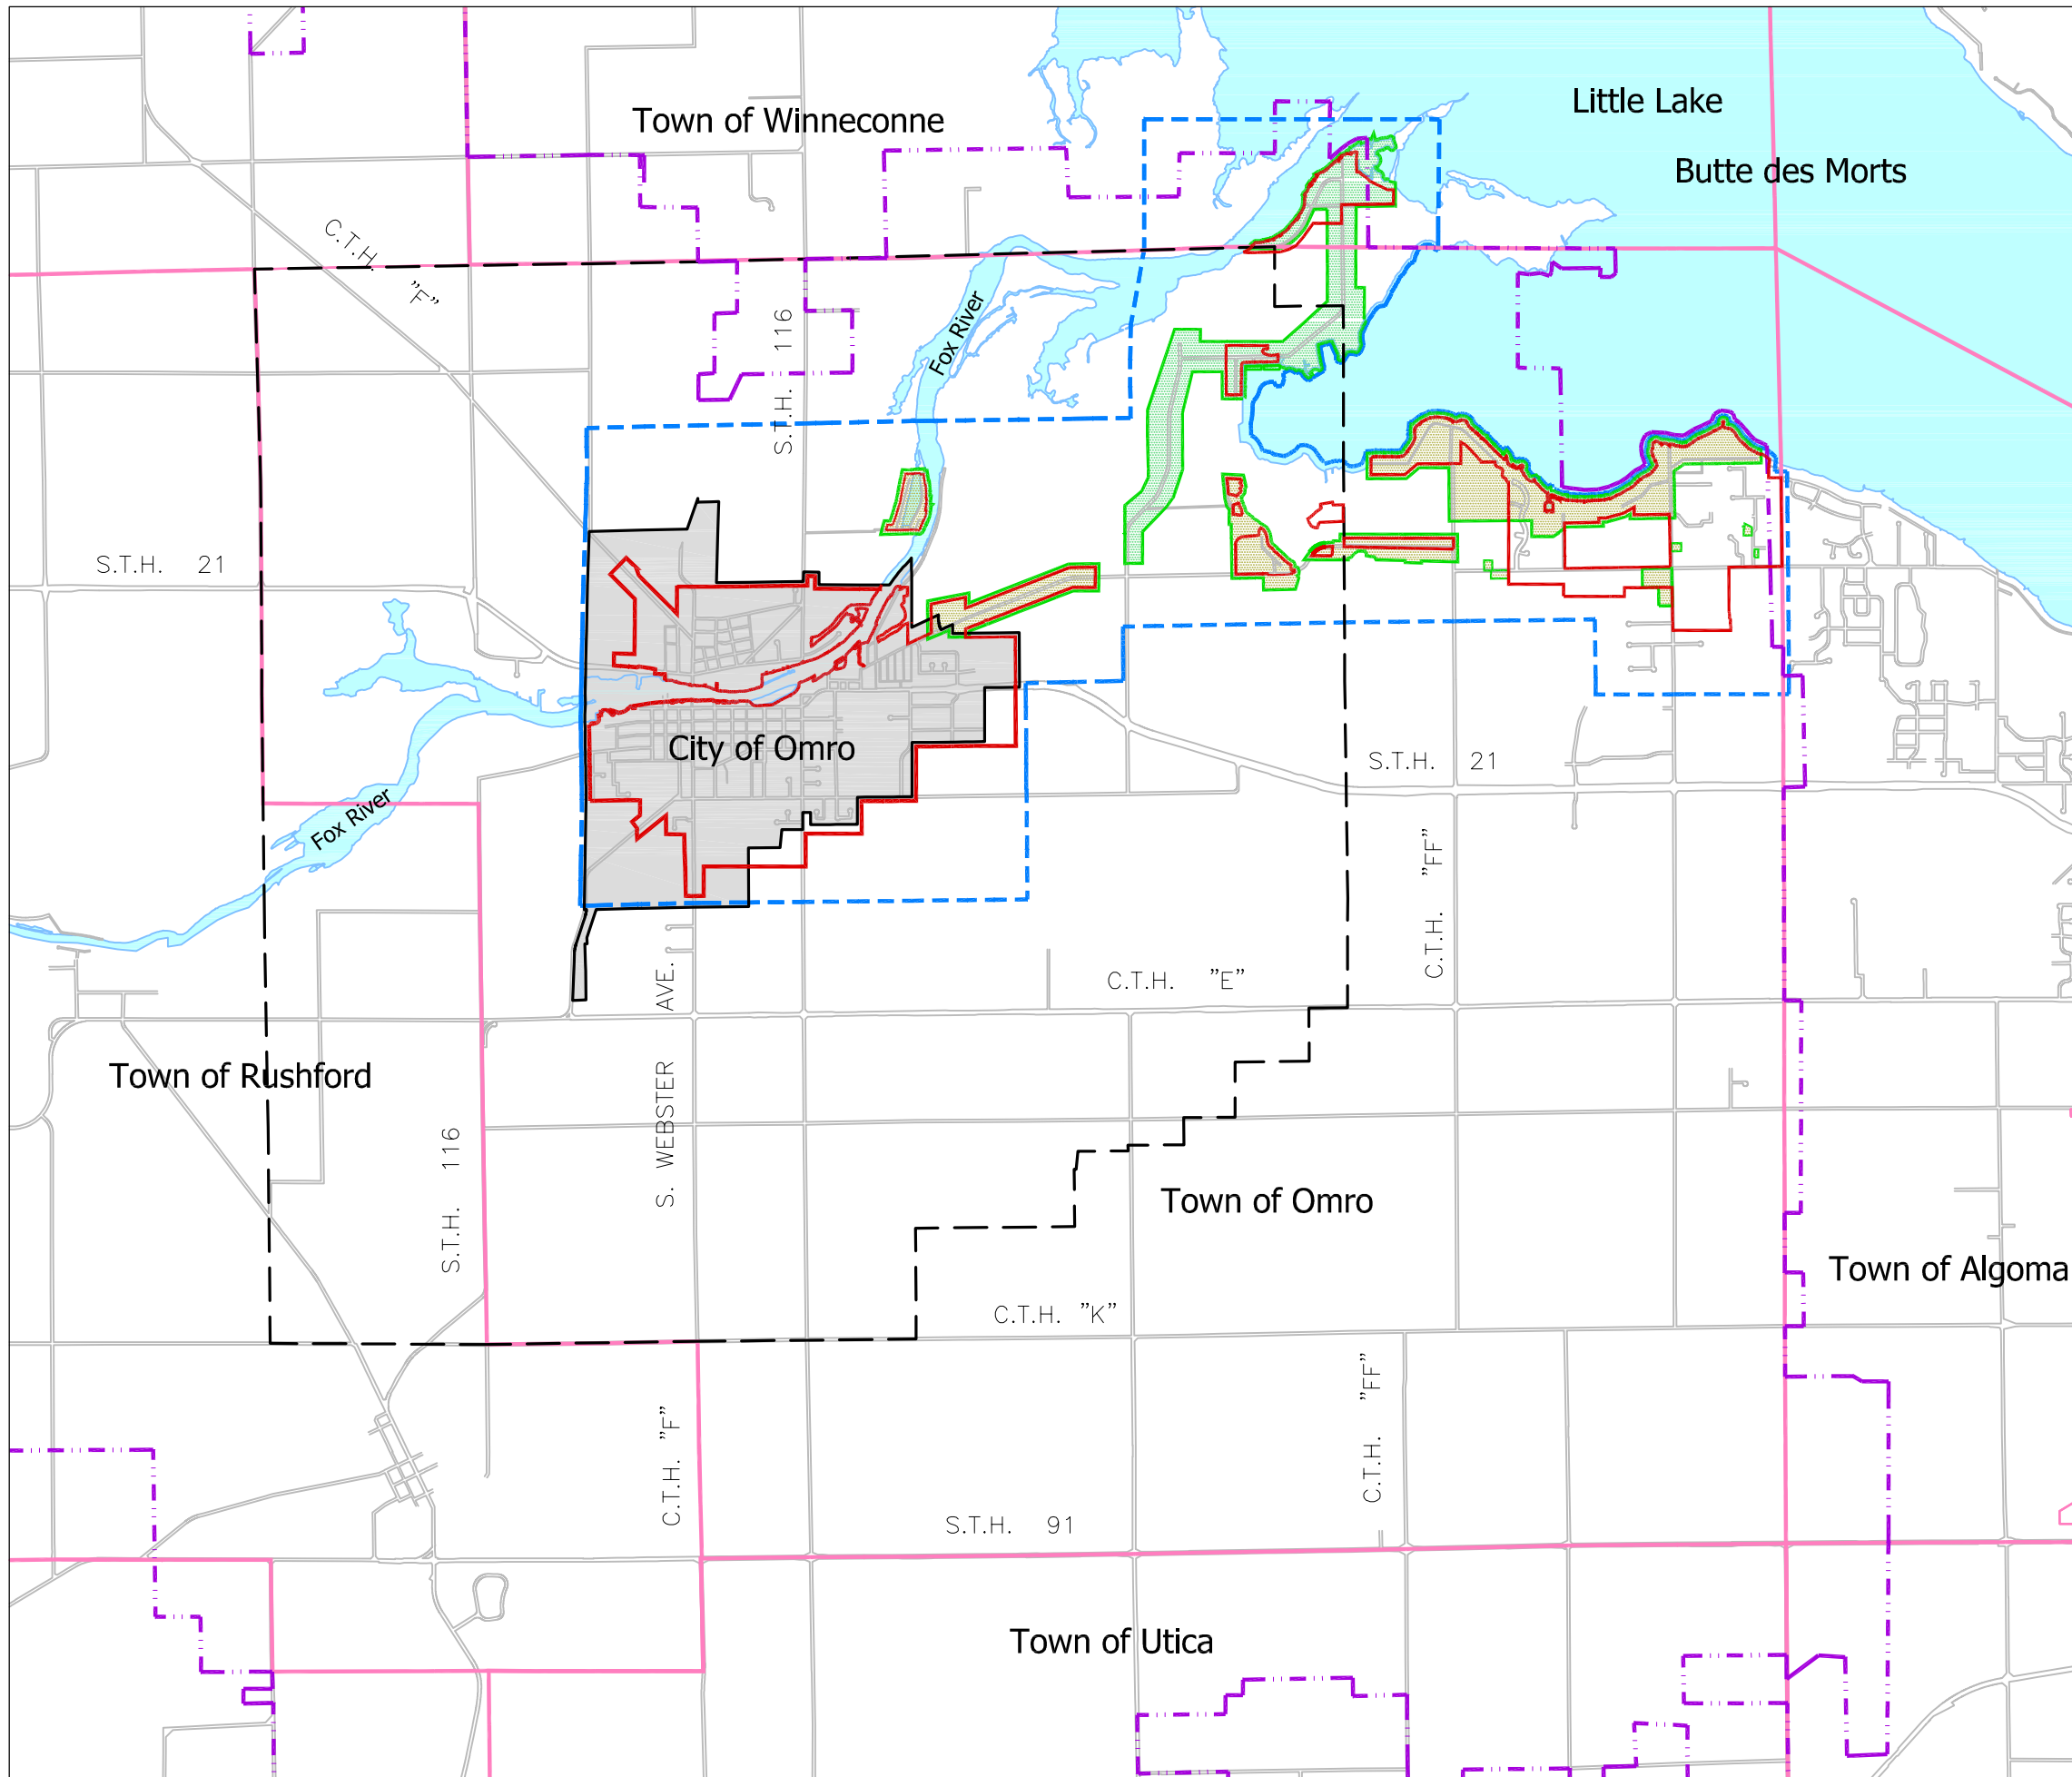

City of Omro

Intergovernmental Cooperation Map

Legend

-  City of Omro Corporate Limits
-  City of Omro - Extraterritorial Boundary
-  Township Limits
-  Omro School District
-  Sewer Service Planning Area Boundary
-  Existing Sewer Service Area Boundary
-  Sanitary District Boundary
-  Town of Omro Sanitary District #1
-  Rivermoor Sanitary District #1

Martenson & Eisele, Inc.

Planning - Surveying - Engineering - Architecture
 1377 Midway Road, Menasha, WI 54952
 Phone (920) 731-0381 Fax (920) 733-8578
 www.martenson-eisele.com
 info@martenson-eisele.com
 pnac185902ingov_10-11-04