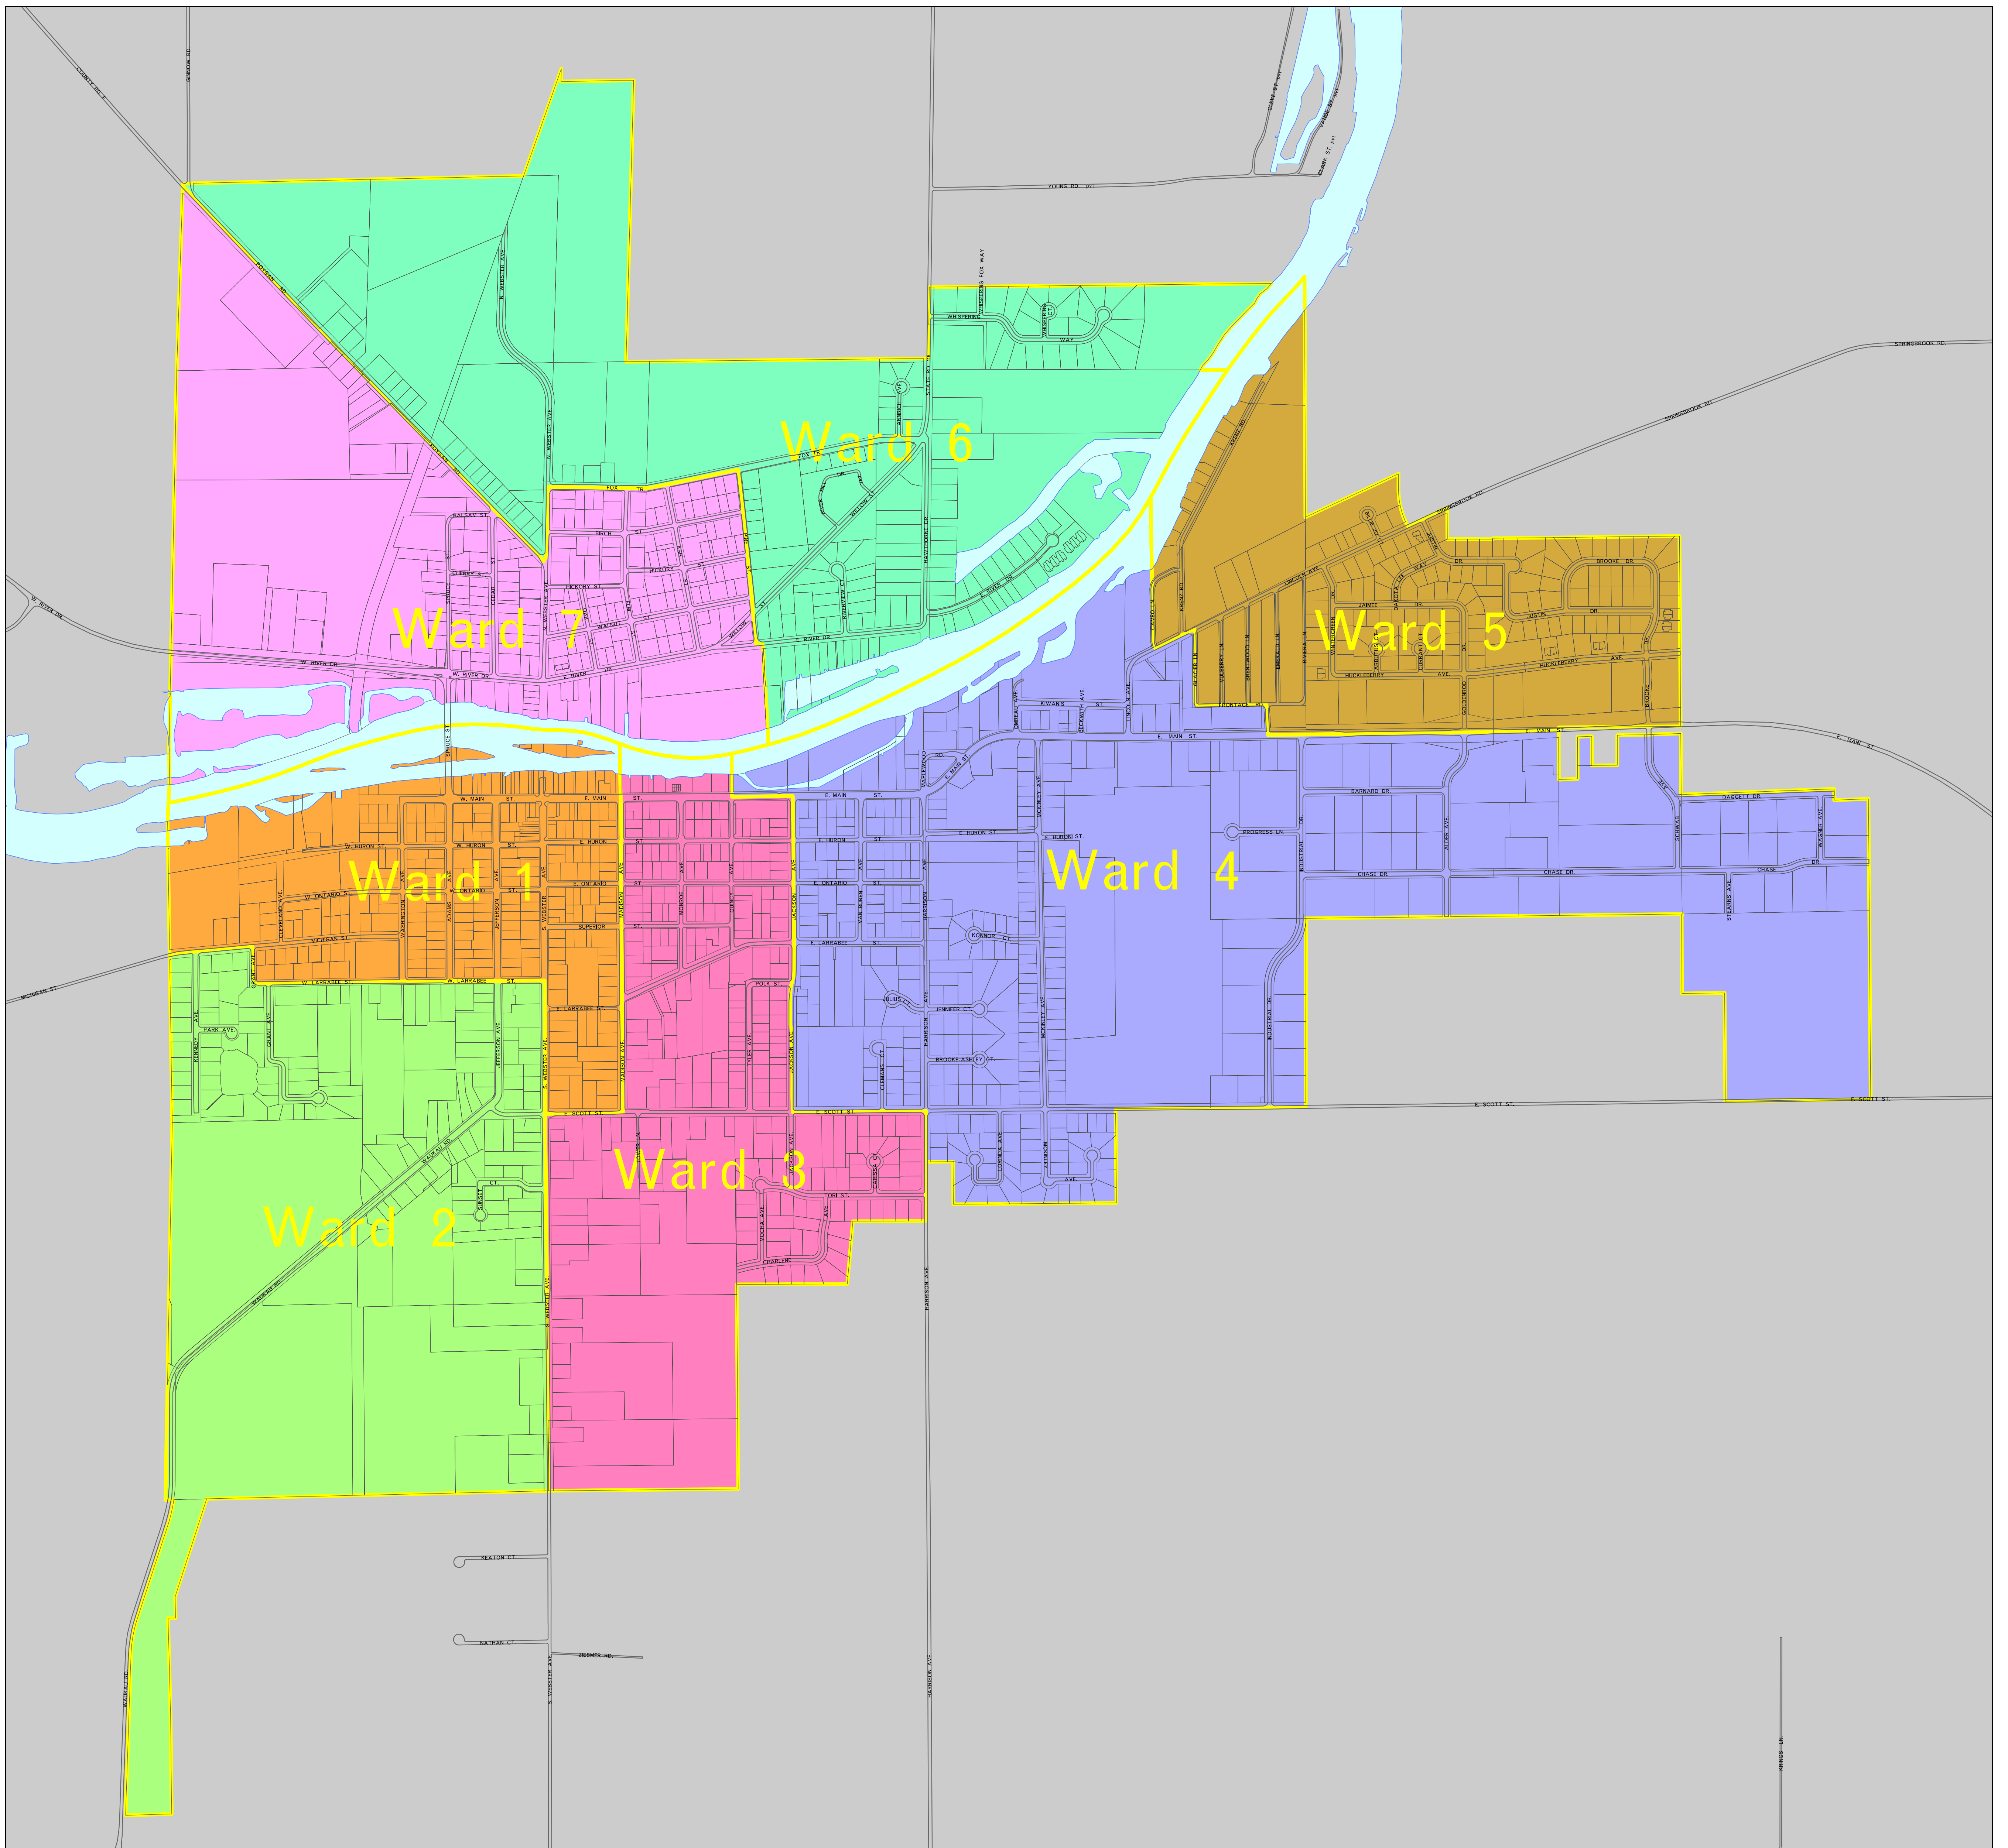

# Municipal Ward Plan

## City of Omro

### Winnebago County, Wisconsin

\* Plan applies to elections until January 1, 2012. \*

**W.I.N.G.S. PROJECT DISCLAIMER**  
 This data was created for use by the Winnebago County Geographic Information System project. Any other use/application of this information is the responsibility of the user and such use/application is at their own risk. Winnebago County disclaims all liability regarding fitness of the information for any use other than Winnebago County business. Copyright © December 31, 2006 Winnebago County. This map reflects data which is protected by copyright.